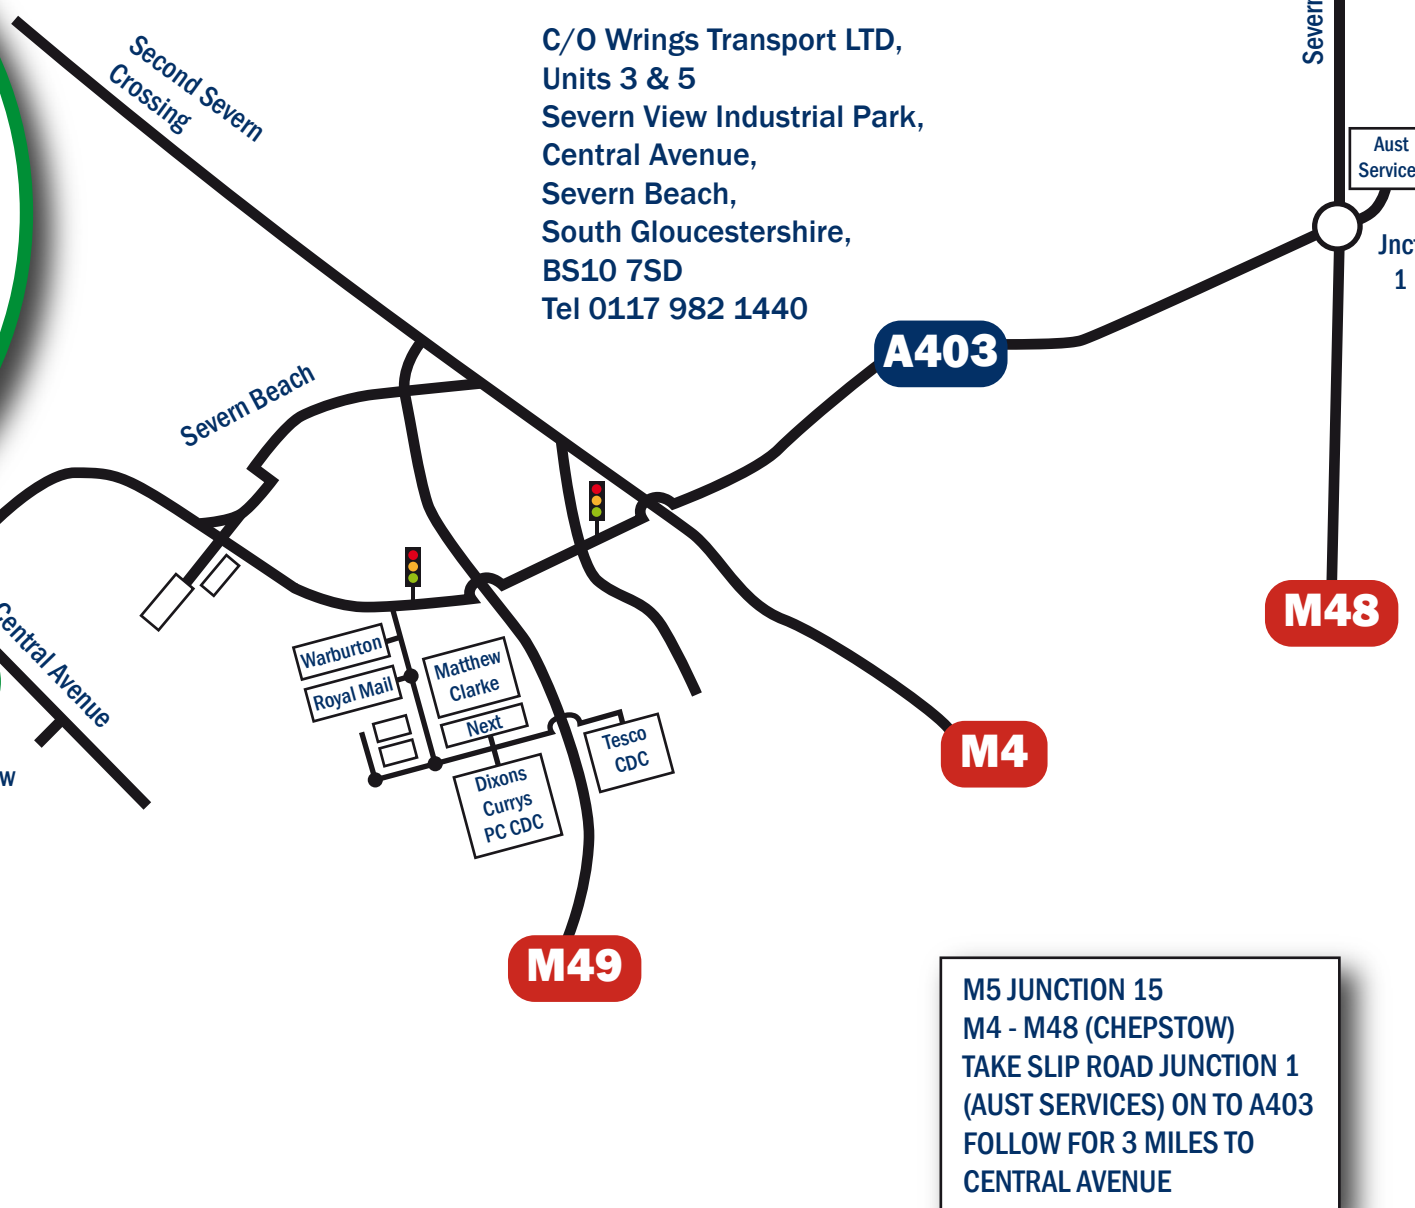

# Cartwright Rentals (Avonmouth)

C/O Wrings Transport LTD,  
Units 3 & 5  
Severn View Industrial Park,  
Central Avenue,  
Severn Beach,  
South Gloucestershire,  
BS10 7SD  
Tel 0117 982 1440

M5 JUNCTION 15  
M4 - M48 (CHEPSTOW)  
TAKE SLIP ROAD JUNCTION 1  
(AUST SERVICES) ON TO A403  
FOLLOW FOR 3 MILES TO  
CENTRAL AVENUE