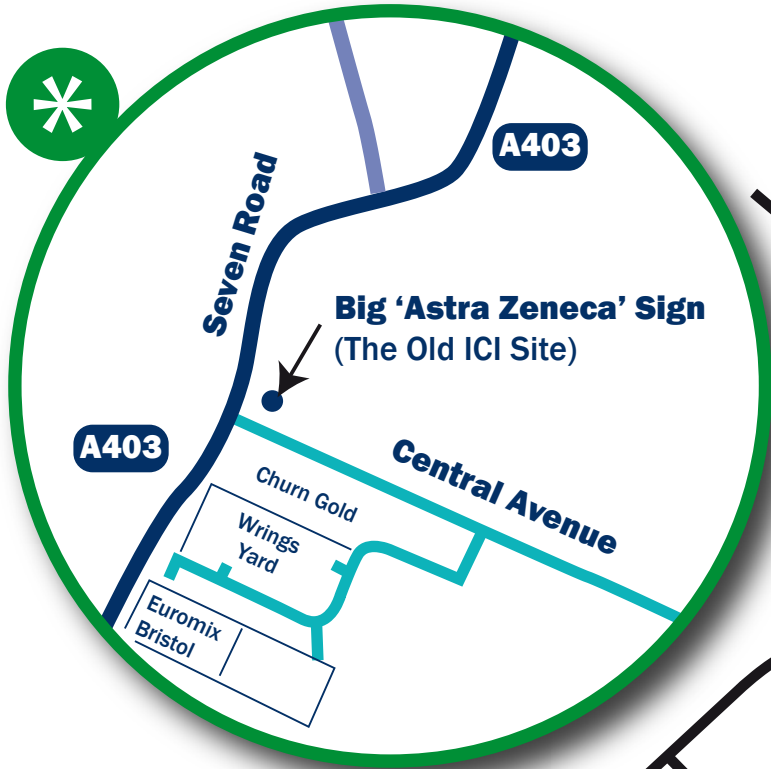

# Cartwright Rentals (Avonmouth)

C/O Wrings Transport LTD,  
Units 3 & 5  
Severn View Industrial Park,  
Central Avenue,  
Severn Beach,  
South Gloucestershire,  
BS10 7SD  
Tel 0117 982 1440

M5 JUNCTION 15  
M4 - M48 (CHEPSTOW)  
TAKE SLIP ROAD JUNCTION 1  
(AUST SERVICES) ON TO A403  
FOLLOW FOR 3 MILES TO  
CENTRAL AVENUE