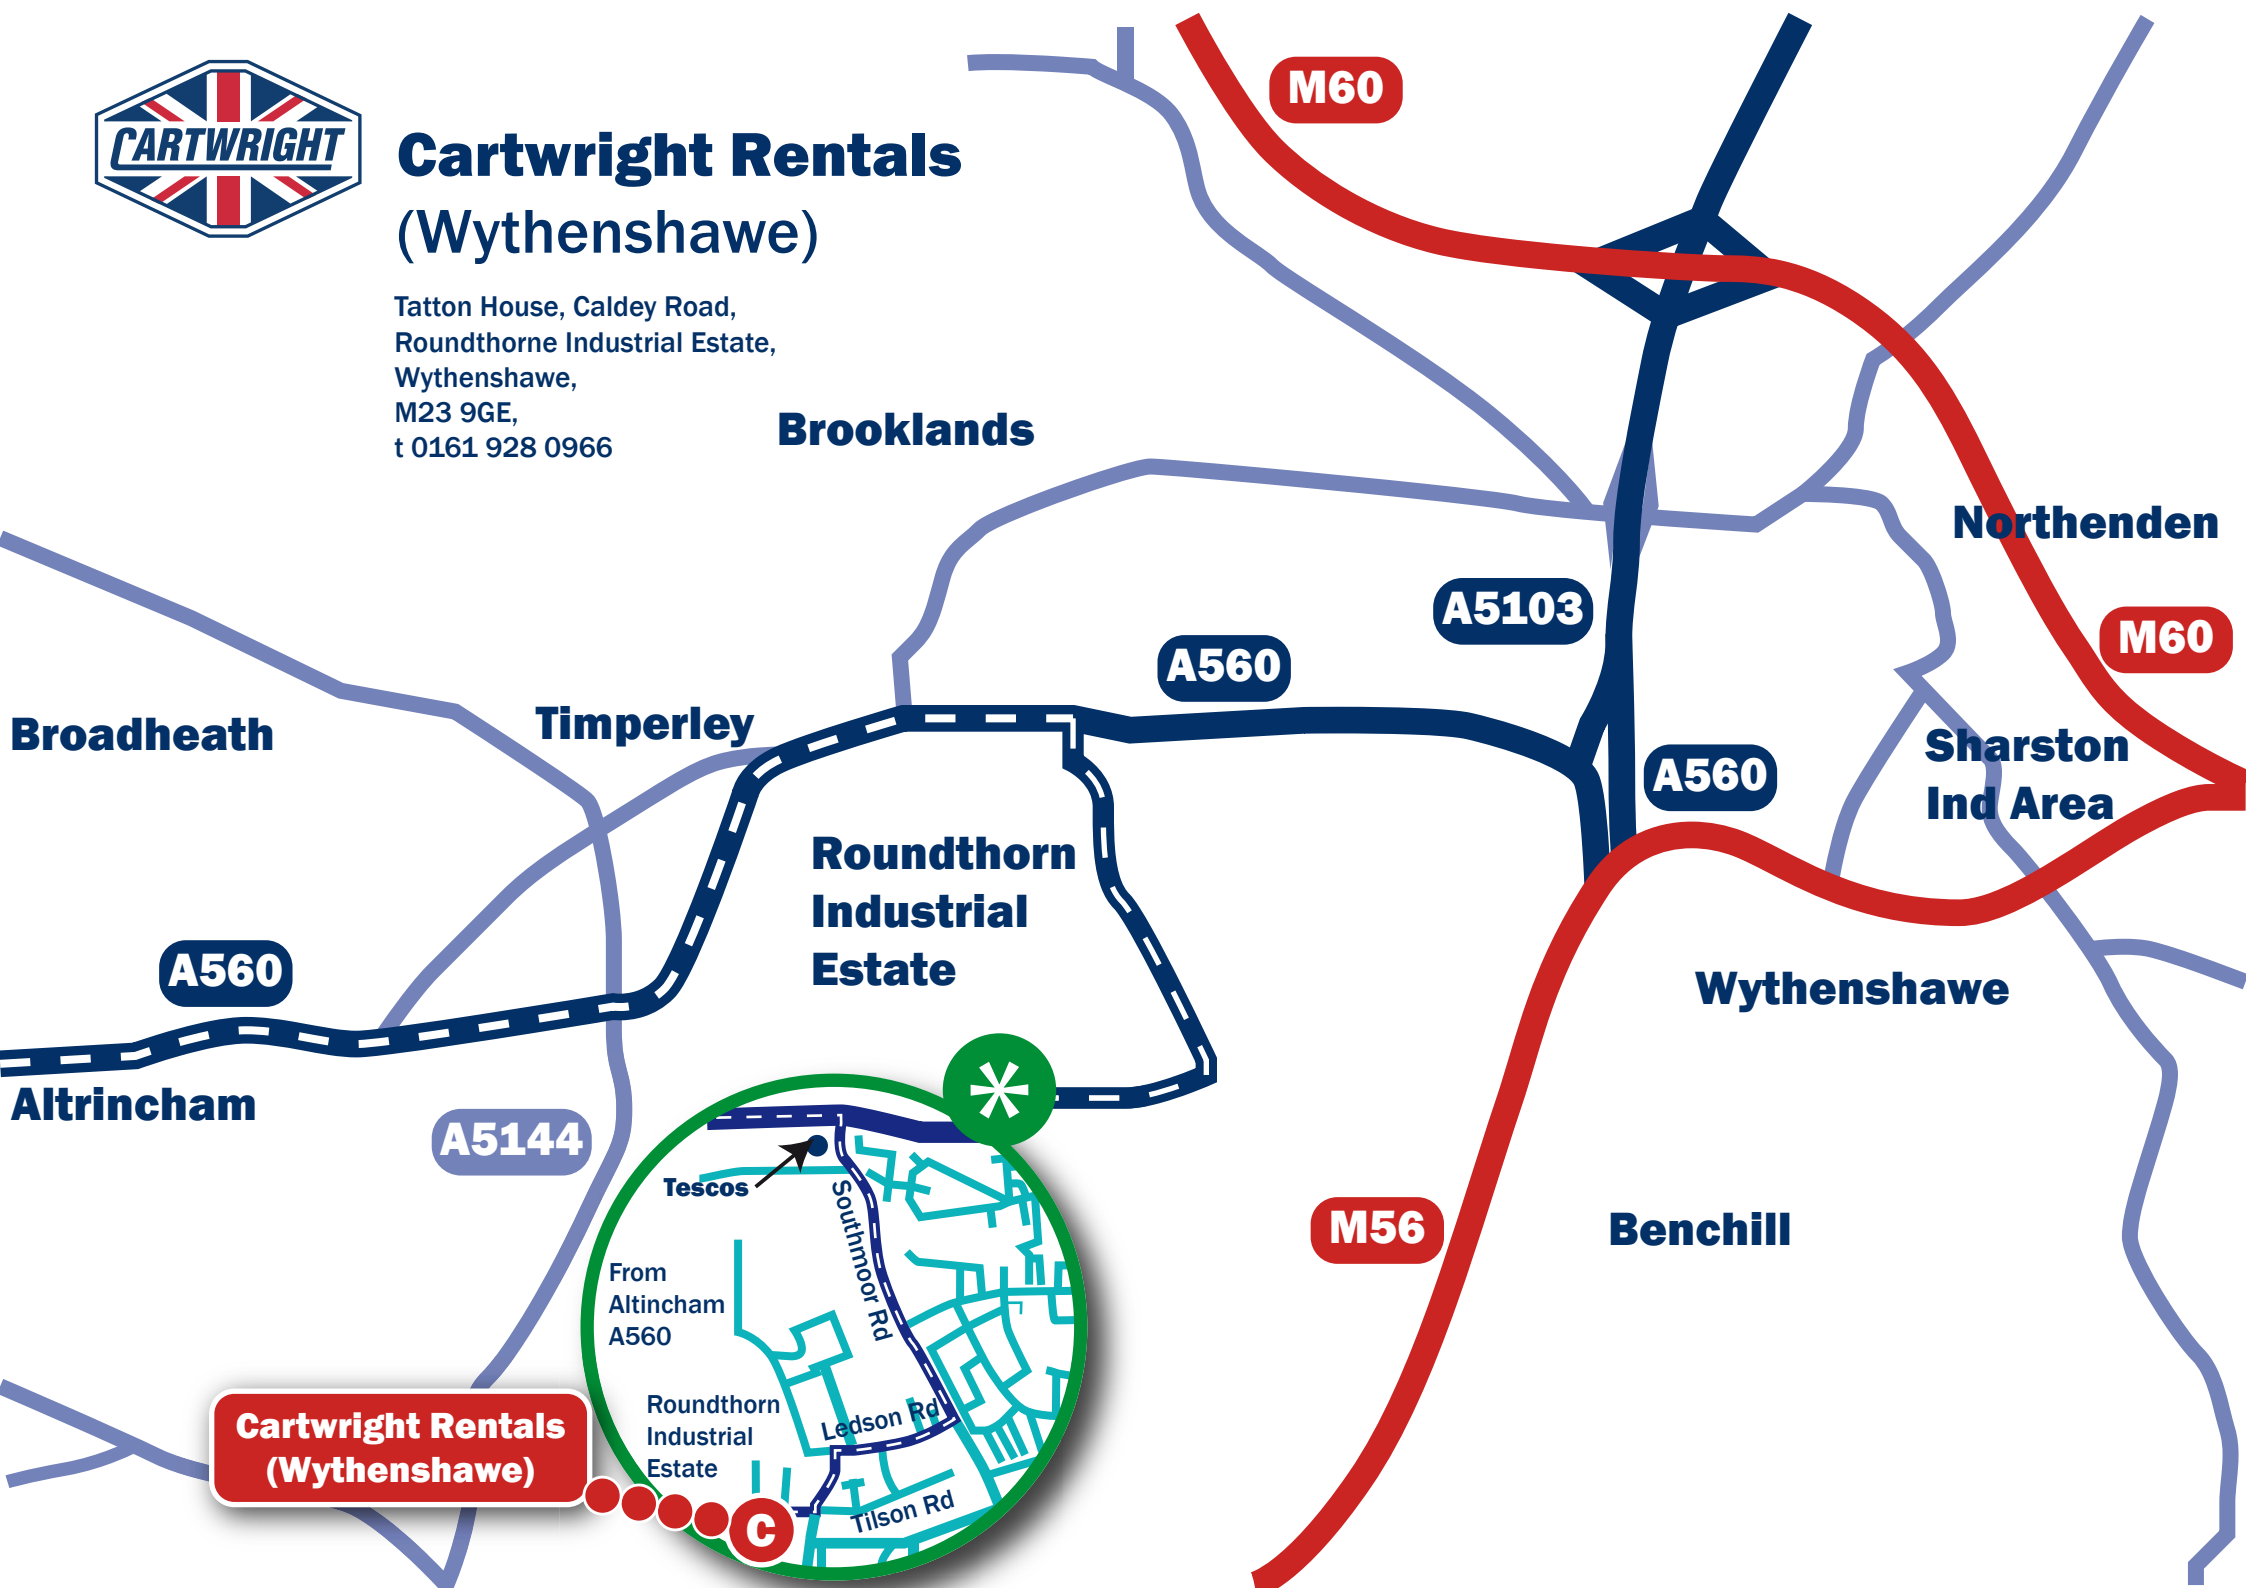

Cartwright Rentals (Wythenshawe)

Tatton House, Caldey Road,
Roundthorne Industrial Estate,
Wythenshawe,
M23 9GE,
t 0161 928 0966

**Cartwright Rentals
(Wythenshawe)**